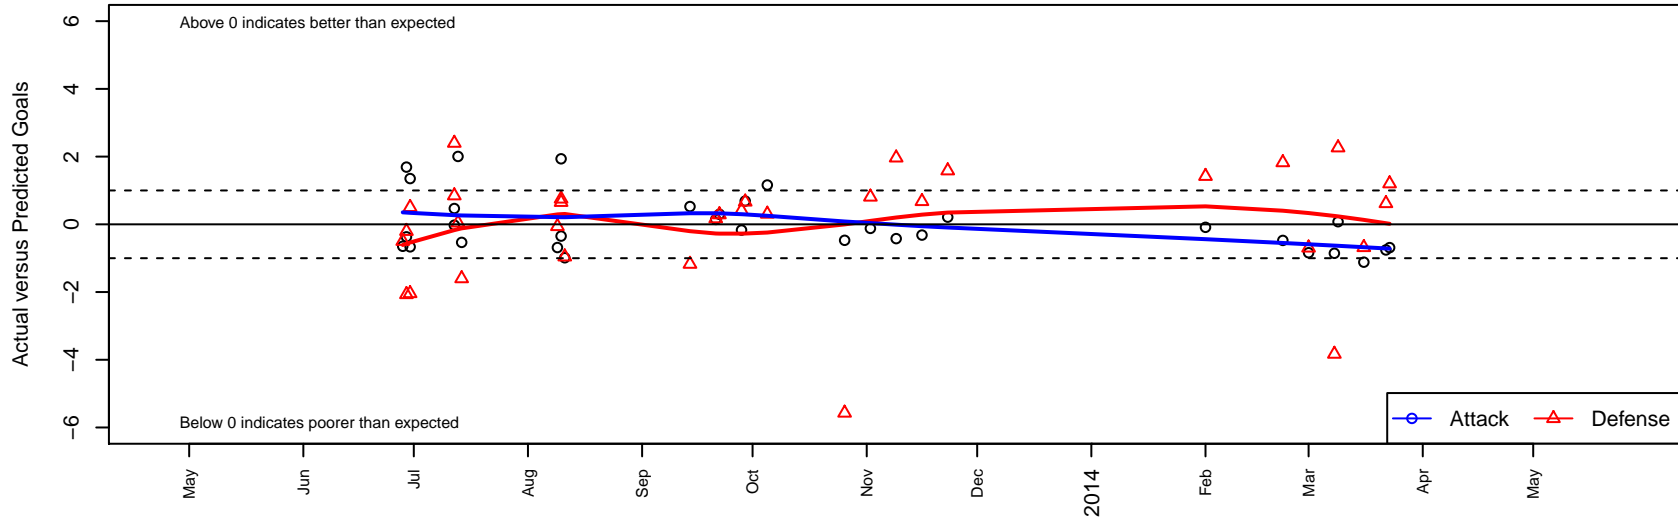

Orting FC Thunder G99
Dots are actual minus expected GF (blue circles) and GA (red triangles).
Blue line is smoothed change in attack strength. Red is smoothed change in defense strength.